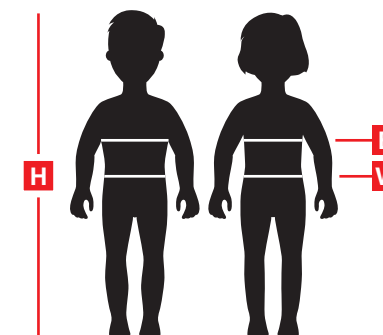

TABELLA TAGLIE | SIZE CHART

BAMBINO | CHILD

SIZE CHART CHILD

SIZE	80	92	98	104	110	113	116	128	134	140	158	164/XXS	
AGE	6/12	12/18	1/2	2/3	3/4	3/5	4/5	5/7	5/8	8/10	11/13	14/16	
	MONTHS			YEARS									
HEIGHT	H	80	92	98	104	110	113	116	128	134	140	158	164
CHEST	B	51-53	53-55	54-56	56-60	56-61	57-61	58-62	65-69	67-71	69-73	80-84	83-87
WAIST	W	48-50	50-52	51-53	51-55	52-56	54-56	53-57	56-60	58-62	59-63	64-68	66-70

* All measures are in cm

** Please note that this is a guide only and we can not guarantee these measurements are exact

*** H= height average, B= chest circumference, W= waist circumference

ADULTO | ADULT

SIZE CHART MALE

SIZE	XS	S	M	L	XL	XXL	
IT	46/48	48/50	50/52	52/54	56	60	
DE	46	48	50	52	54	56	
UK	36/38	38/40	40/42	42/44	46	48/50	
F	46/48	48/50	50/52	52/54	56	60	
E	46/48	48/50	50/52	52/54	56	60	
HEIGHT	H	170	174	178	180	184	188
CHEST	B	88-92	92-96	96-100	100-104	104-110	110-118
WAIST	W	78-82	82-86	86-90	90-94	94-104	104-112

SIZE CHART FEMALE

SIZE	XS	S	M	L	XL	XXL	
IT	38/40	42/44	44/46	46/48	52/54	56/58	
DE	32	34/36	38/40	42/44	46/48	50/52	
UK	6/8	8/10	10/12	14/16	18/20	20+	
F	32/34	36/38	38/40	40/42	46/48	50/52	
E	34/36	36/38	38/40	42/44	48/50	52/54	
HEIGHT	H	164	168	172	176	178	180
CHEST	B	86-90	90-94	94-98	98-104	104-110	110-118
WAIST	W	68-72	72-76	76-80	80-84	84-94	94-102