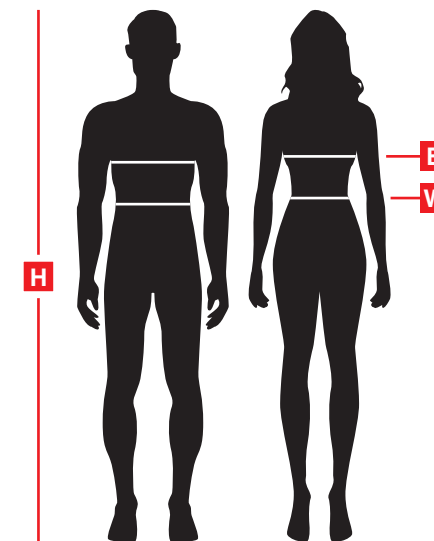

TABELLA TAGLIE | SIZE CHART

BAMBINO | CHILD

SIZE CHART CHILD

SIZE	80	92	98	104	110	113	116	128	134	140	158	164/XXS	
AGE	6/12	12/18	1/2	2/3	3/4	3/5	4/5	5/7	5/8	8/10	11/13	14/16	
	MONTHS			YEARS									
HEIGHT	H	80	92	98	104	110	113	116	128	134	140	158	164
CHEST	B	51-53	53-55	54-56	56-60	56-61	57-61	58-62	65-69	67-71	69-73	80-84	83-87
WAIST	W	48-50	50-52	51-53	51-55	52-56	54-56	53-57	56-60	58-62	59-63	64-68	66-70

* All measures are in cm

** Please note that this is a guide only and we can not guarantee these measurements are exact

*** H= height average, B= chest circumference, W= waist circumference

ADULTO | ADULT

SIZE CHART MALE

SIZE	XS	S	M	L	XL	XXL	
IT	46/48	48/50	50/52	52/54	56	60	
DE	46	48	50	52	54	56	
UK	36/38	38/40	40/42	42/44	46	48/50	
F	46/48	48/50	50/52	52/54	56	60	
E	46/48	48/50	50/52	52/54	56	60	
HEIGHT	H	170	174	178	180	184	188
CHEST	B	88-92	92-96	96-100	100-104	104-110	110-118
WAIST	W	78-82	82-86	86-90	90-94	94-104	104-112

SIZE CHART FEMALE

SIZE	XS	S	M	L	XL	XXL	
IT	38/40	42/44	44/46	46/48	52/54	56/58	
DE	32	34/36	38/40	42/44	46/48	50/52	
UK	6/8	8/10	10/12	14/16	18/20	20+	
F	32/34	36/38	38/40	40/42	46/48	50/52	
E	34/36	36/38	38/40	42/44	48/50	52/54	
HEIGHT	H	164	168	172	176	178	180
CHEST	B	86-90	90-94	94-98	98-104	104-110	110-118
WAIST	W	68-72	72-76	76-80	80-84	84-94	94-102